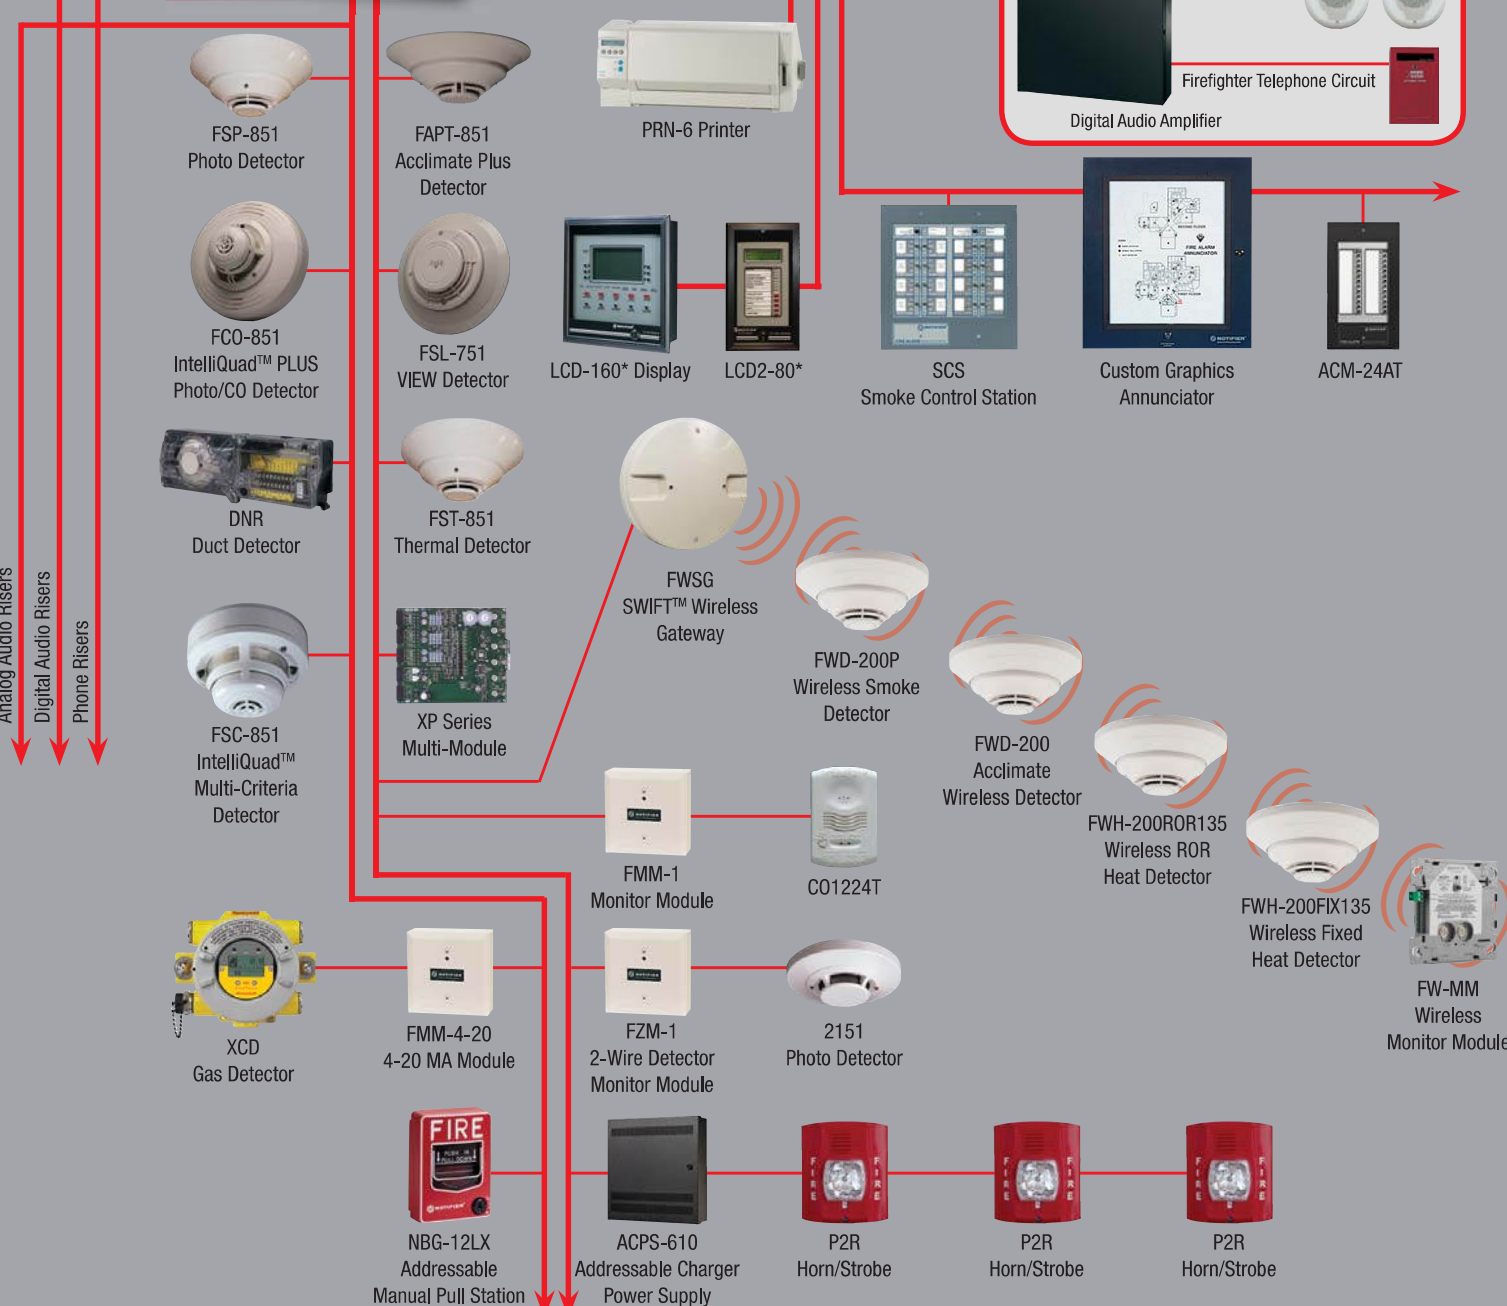

NFS2-3030 Configuration

Digital or Analog Audio Loop*

Integrated Digital Voice Evacuation

NFS2-3030
Fire Alarm
Control Panel

Intelligent Devices

Peripheral Devices