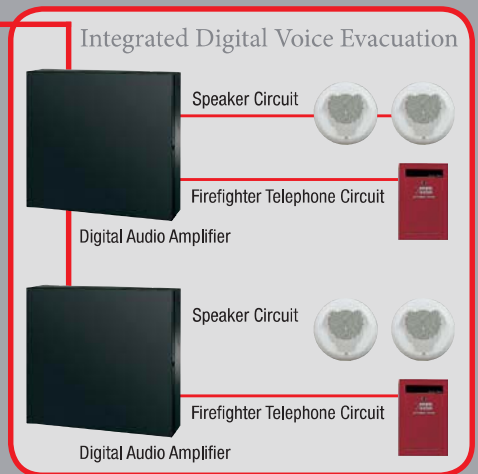

NFS2-3030 Configuration

Digital or Analog Audio Loop*

Integrated Digital Voice Evacuation

NFS2-3030
Fire Alarm
Control Panel

Intelligent Devices

Peripheral Devices